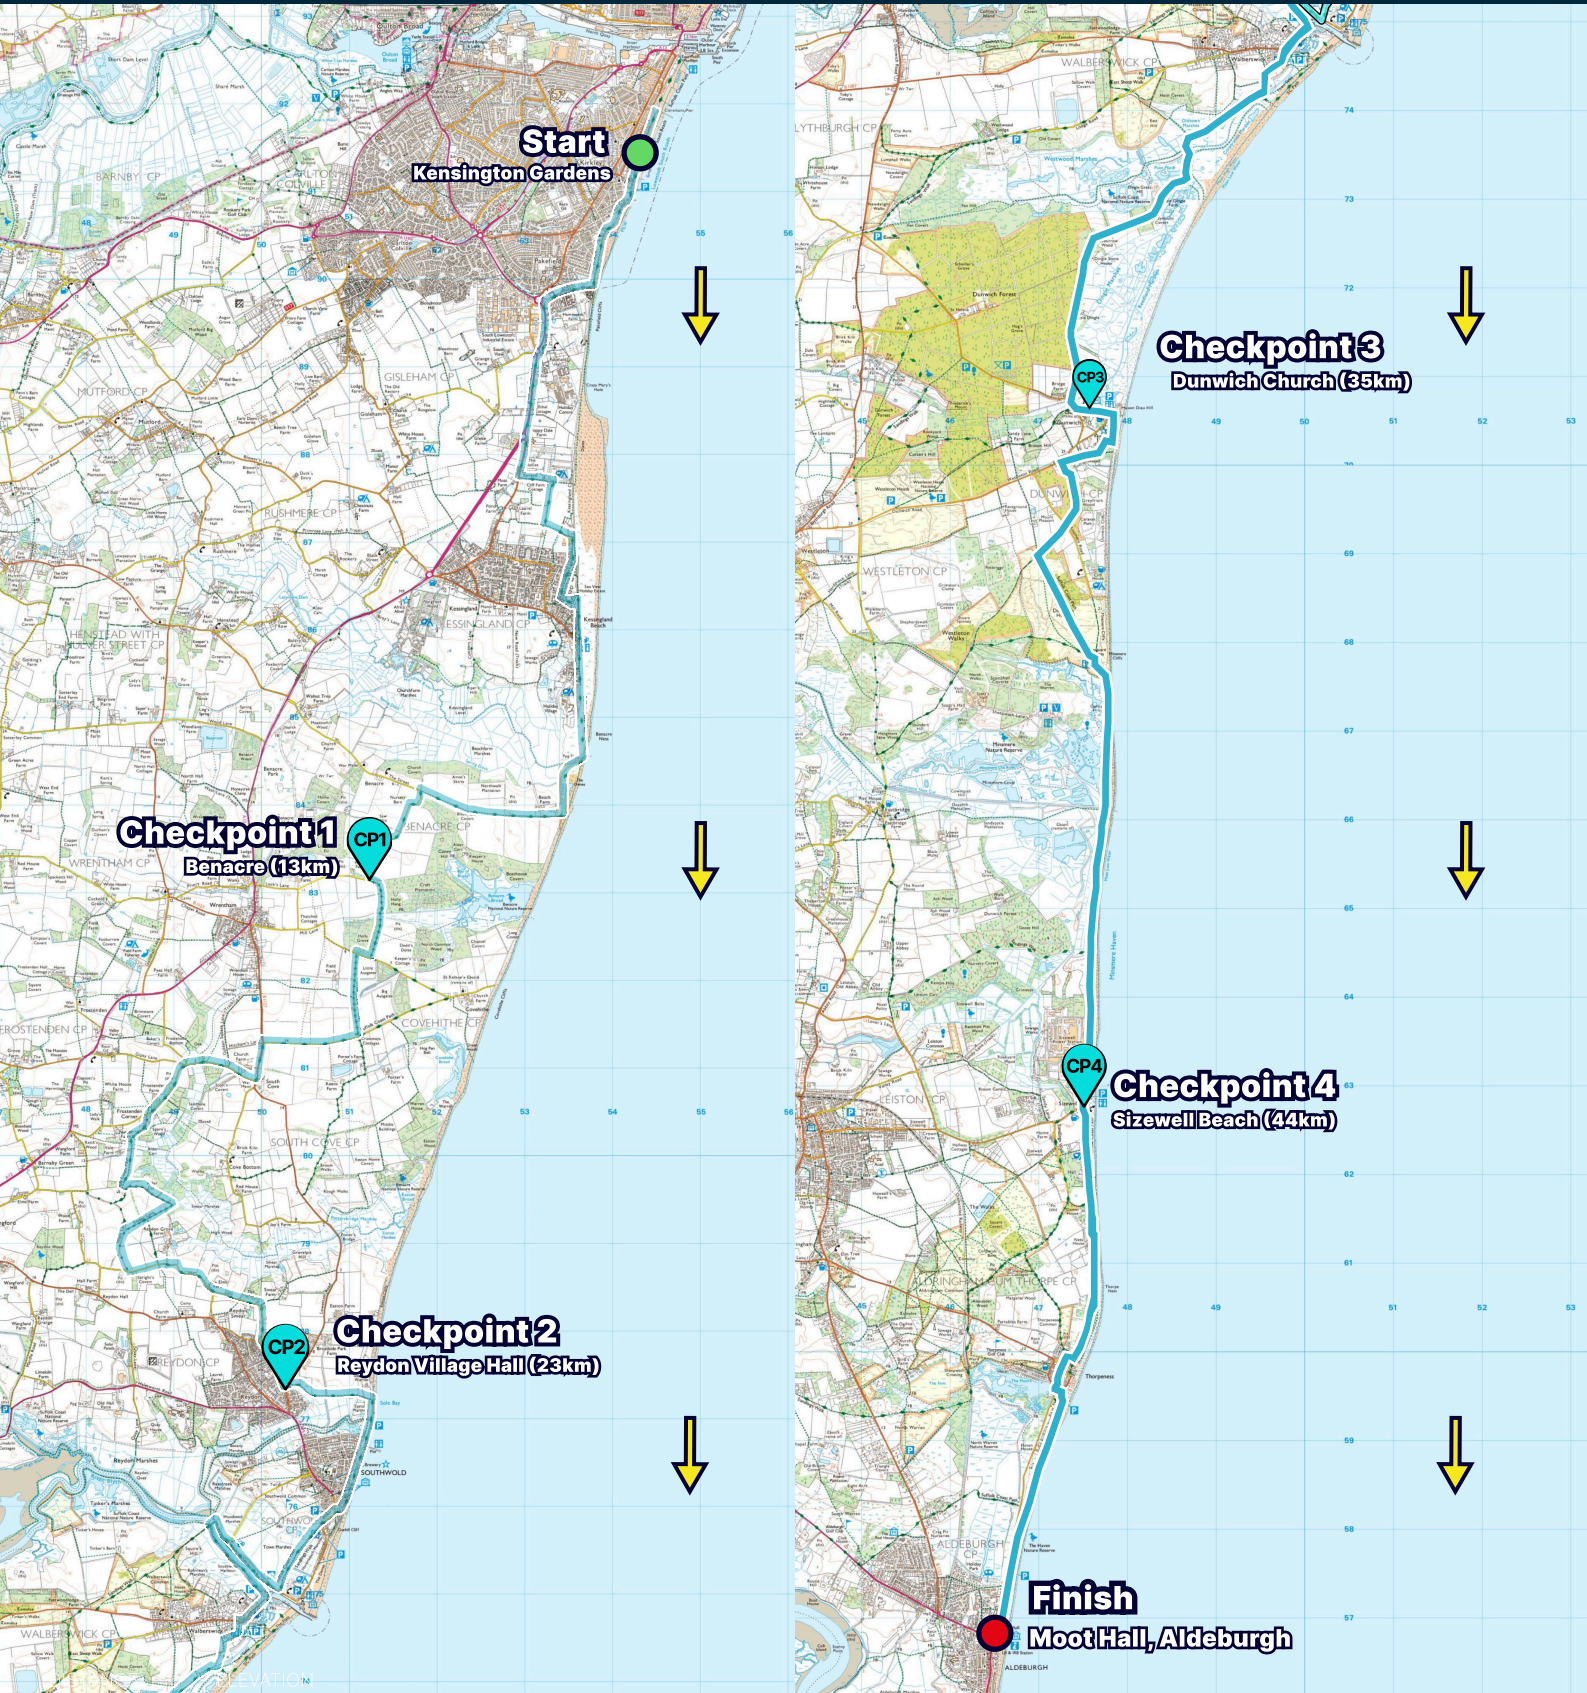

RUNAWAY RACING

SUFFOLK COASTAL PATH 50K

DISTANCE 50.5km
ELEVATION 150m+

START
Lowestoft

CP1
13km

CP2
23km

CP3
35km

CP4
44km

FINISH
Aldeburgh